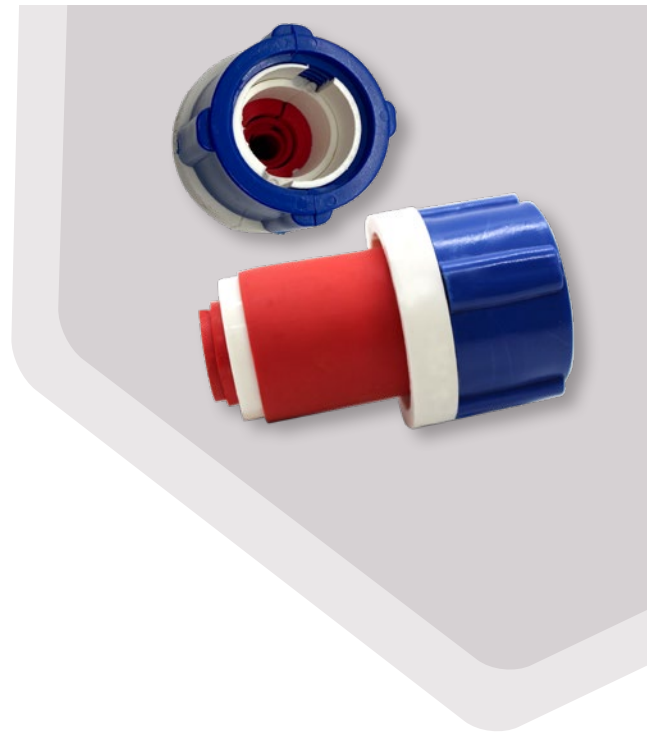

STANDARD ACCESSORIES

SIMPLEX PLUGS

Simplex Plugs effectively seal conduits containing one cable by sealing the space between the duct and cable.

- Re-usable and removable
- Able to install around existing cables with no special tools needed
- Air and water resistant
- Corrosion proof
- Prevents dirt and dust from entering conduit
- Available in a variety of cable OD ranges

ORDER REFERENCE

DESCRIPTION	PACKAGING	PART #
1.00" Simplex Plug cable OD 0.27" - 0.35"	each	20005356
1.00" Simplex Plug cable OD 0.35" - 0.57"	each	20005357
1.00" Simplex Plug cable OD 0.51" - 0.71"	each	20005358
1.25" Simplex Plug cable OD 0.35" - 0.57"	each	20005297
1.25" Simplex Plug cable OD 0.51" - 0.71"	each	20005298
1.25" Simplex Plug cable OD 0.71" - 0.84"	each	20005299
1.50" Simplex Plug cable OD 0.08" - 0.35"	each	20005359
1.50" Simplex Plug cable OD 0.35" - 0.57"	each	20005360
1.50" Simplex Plug cable OD 0.51" - 0.71"	each	20005361
2.00" Simplex Plug cable OD 0.15" - 0.24"	each	20004994
2.00" Simplex Plug cable OD 0.25" - 0.51"	each	20004996
2.00" Simplex Plug cable OD 0.52" - 0.75"	each	20004995
2.00" Simplex Plug cable OD 0.76" - 1.00"	each	20005084