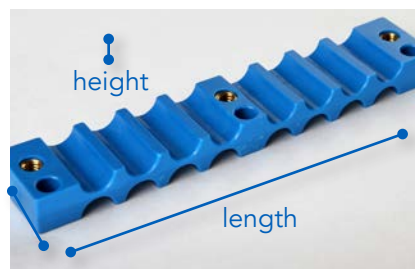

TOP MOUNTING BRACKET

Secures each row of MicroDucts,
includes 3 screws

8.5mm: 6.75" x 1.25" x 0.5"

12.7mm: 6.75" x 1.25" x 0.5"

16mm: 6.875" x 1.25" x 0.75"

Includes

- top bracket
- 3 screws