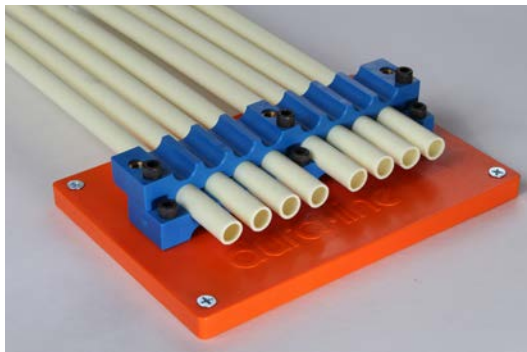

# MICRODUCT MOUNTING BRACKET

- Expandable modular system designed to organize multiple MicroDucts at termination
- Small and compact, requiring a minimum amount of mounting space; ideal for MDU installations
- Additional brackets can be added as needed; when ordering the Wall Mounting Plate Kit, please note you will also need to order a Top Mounting Bracket to complete the first row

### MOUNTING BRACKET: FULLY ASSEMBLED FIRST ROW

Order: (1) Wall Mounting Plate Kit which includes:  
One (1) Wall Plate + One (1) Base Mounting Bracket

AND order (1) Top Mounting Bracket to complete first row.

For each additional row of MicroDucts, order only  
One (1) Mounting Bracket per row of MicroDucts.

### TOP MOUNTING BRACKET

Secures each row of MicroDucts,  
includes 3 screws

8.5mm: 6.75" x 1.25" x 0.5"

12.7mm: 6.75" x 1.25" x 0.5"

16mm: 6.875" x 1.25" x 0.75"

Includes

- top bracket
- 3 screws