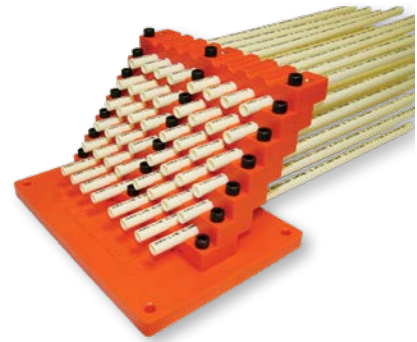

# MICRODUCT MOUNTING BRACKET

- Expandable modular system designed to organize multiple MicroDucts at termination
- Small and compact, requiring a minimum amount of mounting space; ideal for MDU installations
- Additional brackets can be added as needed; when ordering the Wall Mounting Plate Kit, please note you will also need to order a Top Mounting Bracket to complete the first row

### MOUNTING BRACKET: FULLY ASSEMBLED FIRST ROW

Order: (1) Wall Mounting Plate Kit which includes:  
One (1) Wall Plate + One (1) Base Mounting Bracket

AND order (1) Top Mounting Bracket to complete first row.

For each additional row of MicroDucts, order only  
One (1) Mounting Bracket per row of MicroDucts.

### TOP MOUNTING BRACKET

Secures each row of MicroDucts,  
includes 3 screws

8.5mm: 6.75" x 1.25" x 0.5"

12.7mm: 6.75" x 1.25" x 0.5"

16mm: 6.875" x 1.25" x 0.75"

Includes

- top bracket
- 3 screws