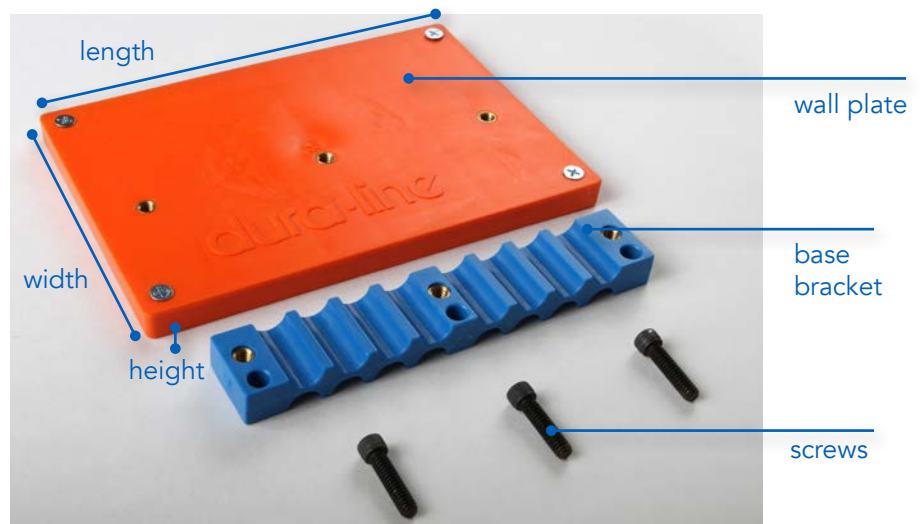

# MICRODUCT MOUNTING BRACKET

- Expandable modular system designed to organize multiple MicroDucts at termination
- Small and compact, requiring a minimum amount of mounting space; ideal for MDU installations
- Additional brackets can be added as needed; when ordering the Wall Mounting Plate Kit, please note you will also need to order a Top Mounting Bracket to complete the first row

### MOUNTING BRACKET: FULLY ASSEMBLED FIRST ROW

Order: (1) Wall Mounting Plate Kit which includes:  
One (1) Wall Plate + One (1) Base Mounting Bracket

AND order (1) Top Mounting Bracket to complete first row.

For each additional row of MicroDucts, order only  
One (1) Mounting Bracket per row of MicroDucts.

### TOP MOUNTING BRACKET

Secures each row of MicroDucts,  
includes 3 screws

8.5mm: 6.75" x 1.25" x 0.5"

12.7mm: 6.75" x 1.25" x 0.5"

16mm: 6.875" x 1.25" x 0.75"

Includes

- top bracket
- 3 screws